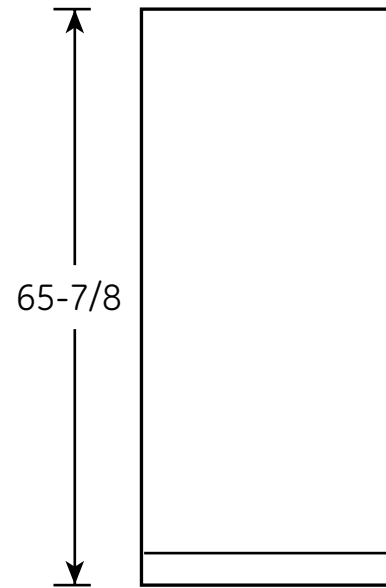

FUM17SVR

GE® 17.1 Cu. Ft. Manual Defrost Upright Freezer

Dimensions and Installation Information (in inches)

Air Clearance	
Each side (in.)	3
Top (in.)	3
Back (in.)	3

Front View

Top View

For answers to your Monogram®, GE Profile™ or GE® appliance questions, visit our website at ge.com or call GE Answer Center® service, 800.626.2000.

imagination at work

Listed by
Underwriters
Laboratories

FUM17SVR

GE® 17.1 Cu. Ft. Manual Defrost Upright Freezer

Features and Benefits

- 17.1 cu. ft. Capacity
- Manual Defrost
- High-Gloss Handle
- 3 Cabinet Shelves
- 4 Adjustable Bins (1/2 Width)
- 1 Sliding Bulk Storage Basket
- Tip-Out Door Storage
- Lock
- Power "On" Light
- Soft Freeze Zone
- Model FUM17SVRWW – White